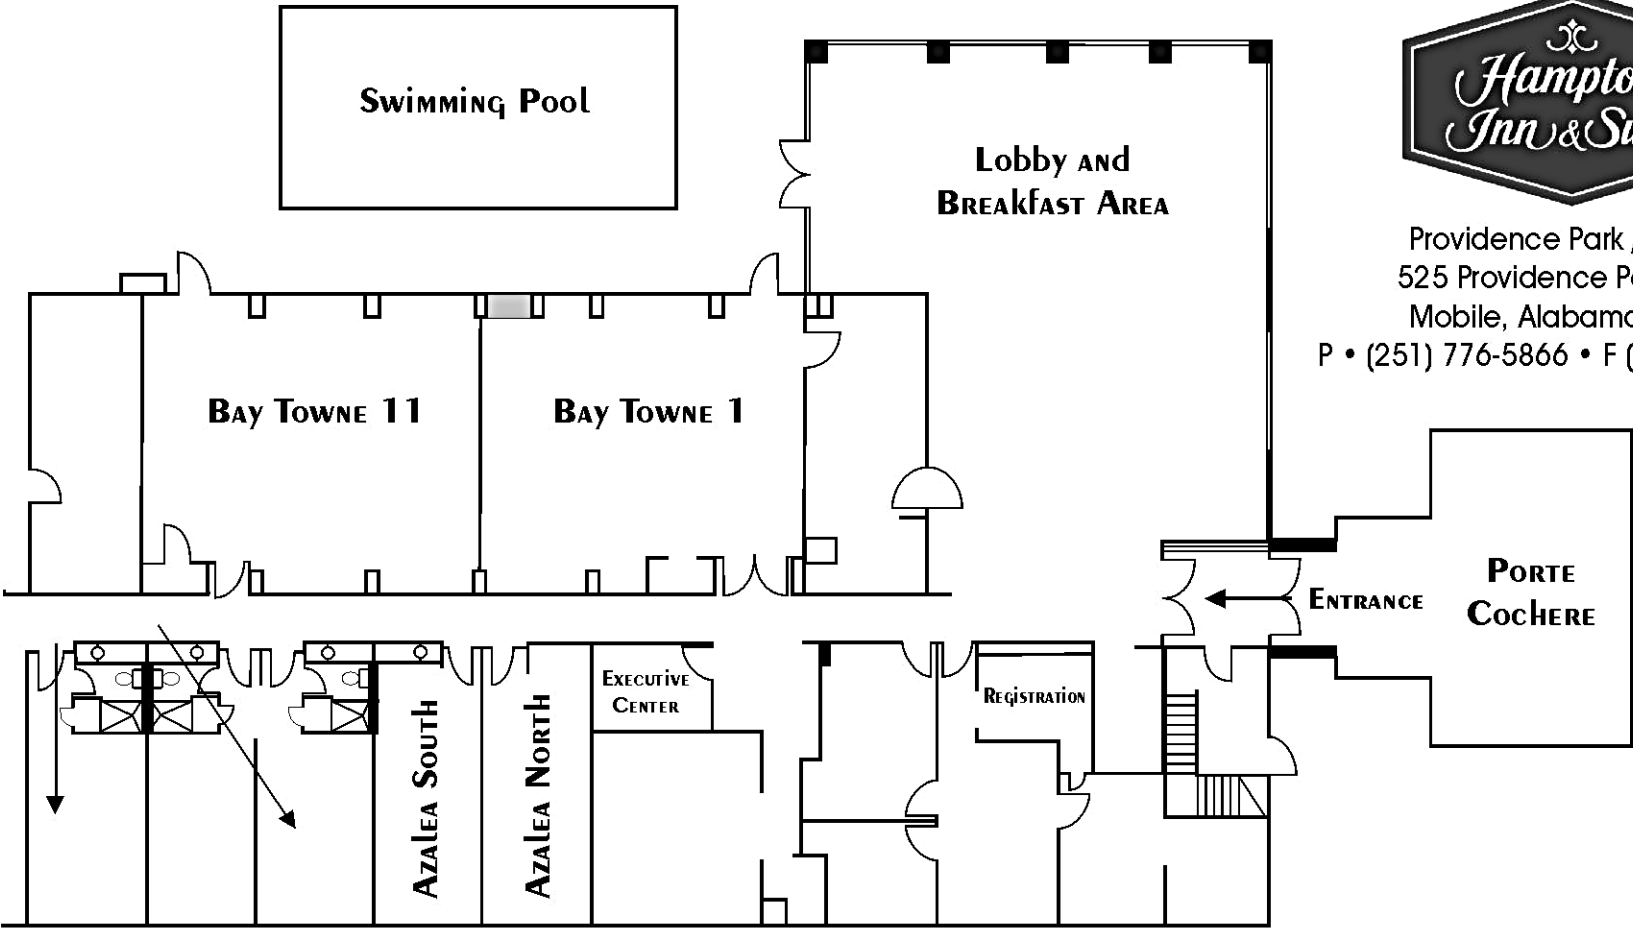

Providence Park / Airport
 525 Providence Park Drive
 Mobile, Alabama 36695
 P • (251) 776-5866 • F (251) 776-5887

ROOM	SQUARE FEET	THEATRE	CLASSROOM	BANQUET
Bay Towne 1	600 sqft	75	40	50
Bay Towne 11	600 sqft	75	40	50
ENTIRE Bay Towne	1200 sqft	150	80	100
AZALEA SOUTH	288 sqft	10 (CONFERENCE STYLE SEATING ONLY)		
AZALEA NORTH	288 sqft	10 (CONFERENCE STYLE SEATING ONLY)		